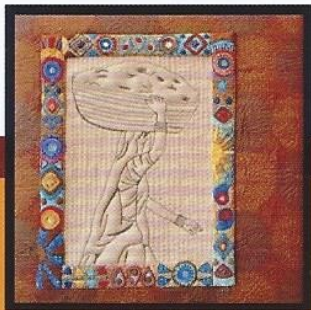

Fall Shows

FIBER SQUARED

Don't miss this display of 48-12" x 12" pieces from 23 MoFA Members!

WHEN Show Duration: October 6 – December 1, 2017
Reception: October 6

TIME 6 pm – 8 pm

WHERE The Foundry Arts Centre in the Ameristar Gallery
520 N Main Ctr. / St. Charles, MO 63301

Foundry Hours: M – Closed / T – TH 10-8 / F – Sat. 10-5 / Sun. 12-4

MoFA
M · I · S · S · O · U · R · I
FIBER ARTISTS
www.missourifiberartists.org