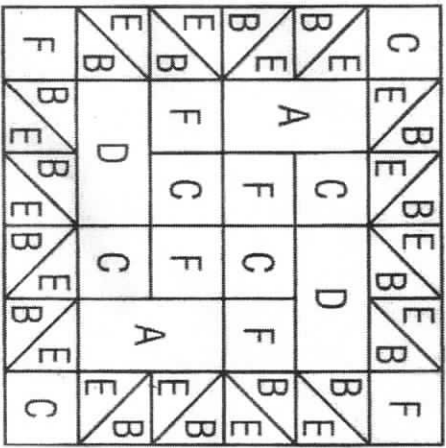

One More Block

12"

- Light A: 2  2 1/2" x 4 1/2" B: 8  2 7/8" x 2 7/8" C: 6  2 1/2" x 2 1/2"
- Dark D: 2  2 1/2" x 2 1/2" E: 8  2 7/8" x 2 7/8" F: 6  2 1/2" x 2 1/2"
- 4 1/2"*